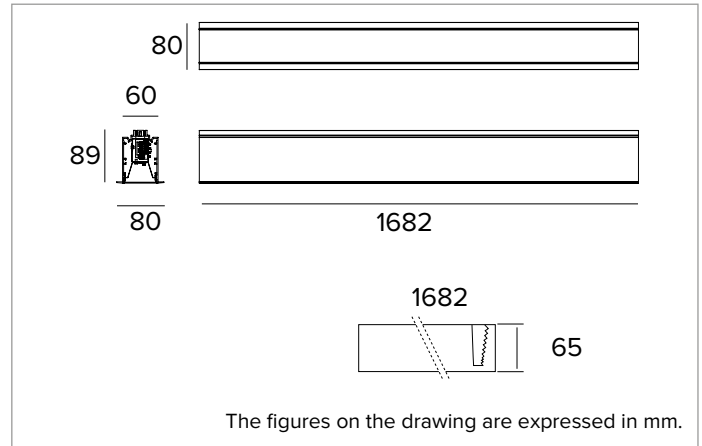

SOURCE

LED Engine made of linear LED boards Ra80. Tunable White version available on request.

Energy efficiency class: D

Nominal power: 36W

Nominal flux: 5520lm

Colour rendering index: 80

Rf: 82.6

Rg: 95.7

CCT nominal: 4000K

SDCM: 3

Lifetime (L80/B10): >50000h tq +25°C

ILLUMINOTECHNICAL CHARACTERISTICS

Wall Washer - Optical system composed of a highly reflective polished aluminium reflector, a PMMA cylindrical lens, a holographic filter and transparent polycarbonate cover.

Emission: DOWN WW

Optical efficiency: 79%

Fixture flux: 4344lm

Luminous efficacy: 109lm/W

Photobiological safety: Compliant with RG1 low risk group

MECHANICAL CHARACTERISTICS

White painted extruded aluminium body, available in four different lengths. Magnetic installation system to mount the light unit into the housing complete with an anti-fall safety cable.

Colour and finish: Plaster white

Dimensions: L=1682mm

Weight: 5Kg

Version: LINEAR

Degree of protection: IP20

ELECTRICAL CHARACTERISTICS

Integrated electronic ON-OFF power supply. Complete with electrical cables to guarantee feeding continuity (max 2kW). Emergency Pack available on request. Luminaire compliant with EN 60598-2-22 for power supply from a centralised emergency system CPSS (Central Power Supply System), not incorporated in the luminaire - high risk areas excluded. The default power and flux are 100% in AC and 100% in DC.

Fixture Power: 40W

Power supply: 220-240Vac 50/60Hz

Insulation Class: CLASS 1

Type of driver / Control: ON-OFF

Driver included: YES

Class F: YES

SAFE FLICKER: PstLM=<1 and SVM=<0.4 (IEC TR 61547-1 and IEC TR 63158), to ensure a more comfortable and safe light

Ambient temperature: 0°C / +25°C

INSTALLATION

For linear configurations complete with a special connector to attach to the power supply. To be completed with end caps.

NOTES

110-277Vac version available on request.

REGULATIONS AND CERTIFICATIONS

ENEC.

WARRANTY

5 years.

WARNING

Luminaire designed for disposal/recycling at end-of-life. Replaceable (LED only) light source by a professional. Replaceable control gear by a professional.

Due to the technological evolution of the electronic components, the data provided may be updated, and as such, confirmation must be requested during the order process.

Luminous flux and power supply have +/-10% tolerances with respect to the indicated value. tq +25°C (CIE 121).

We reserve the right to make technical changes.

Targetti Sankey S.r.l.
Via Pratese, 164
50145 Firenze - Italy
Tel: +39 055 37911
targetti.com
targetti@targetti.com

CCIAA Firenze
Share Capital:
€ 500.000,00
VAT N. (IT):
01537660480
R.E.A.: FI-275656

TARGETTI